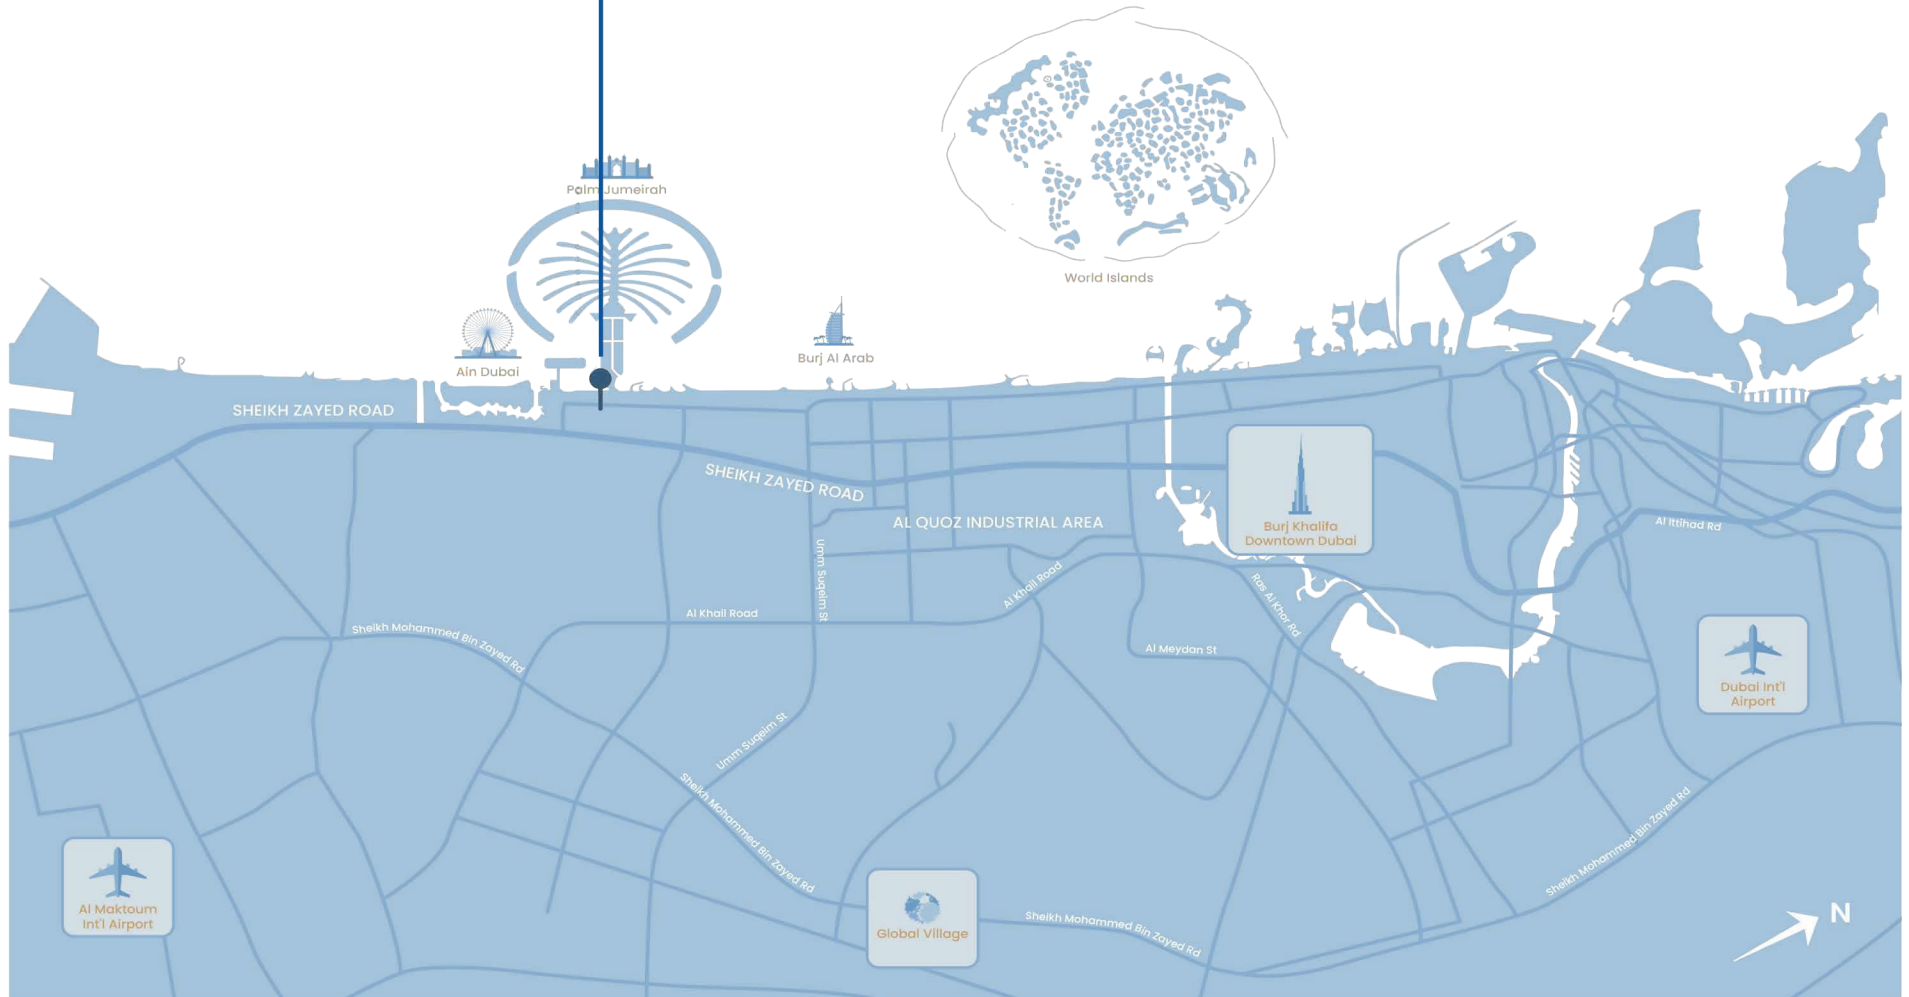

PALM BEACH TOWER

P A L M
B E A C H
T O W E R S

PALM BEACH TOWER

Dubai Map

Palace Beach Residence

PALM BEACH TOWER

View Map & Orientation

Dining & Entertainment

- 1 Atlantis, The Palm
- 2 WHITE Beach Dubai
- 3 Social District
- 4 Nakheel Mall
- 5 Palm West Beach
- 6 Club Vista Marie
- 7 The Pointe
- 8 The View
- 9 St. Regis

Experiences

- 1 Marina Beach
- 2 Aquaventure Water Park
- 3 Palm Jumeirah Corniche
- 4 Dolphin Bay

Convenience

- Supermarkets
- Tram Access
- Metro Access

PALM BEACH TOWER

View Map & Orientation

PALM BEACH TOWER

View Map & Orientation

PALM BEACH TOWER

Project Overview

PALM BEACH TOWER 2

PALM BEACH TOWER

Tower Features & Amenities

Steps away from Marina & Yacht Club

High-end Restaurants

Children's Playground nearby

Podium Deck with Swimming Pool & Kids Pool

Direct access to Private Beach