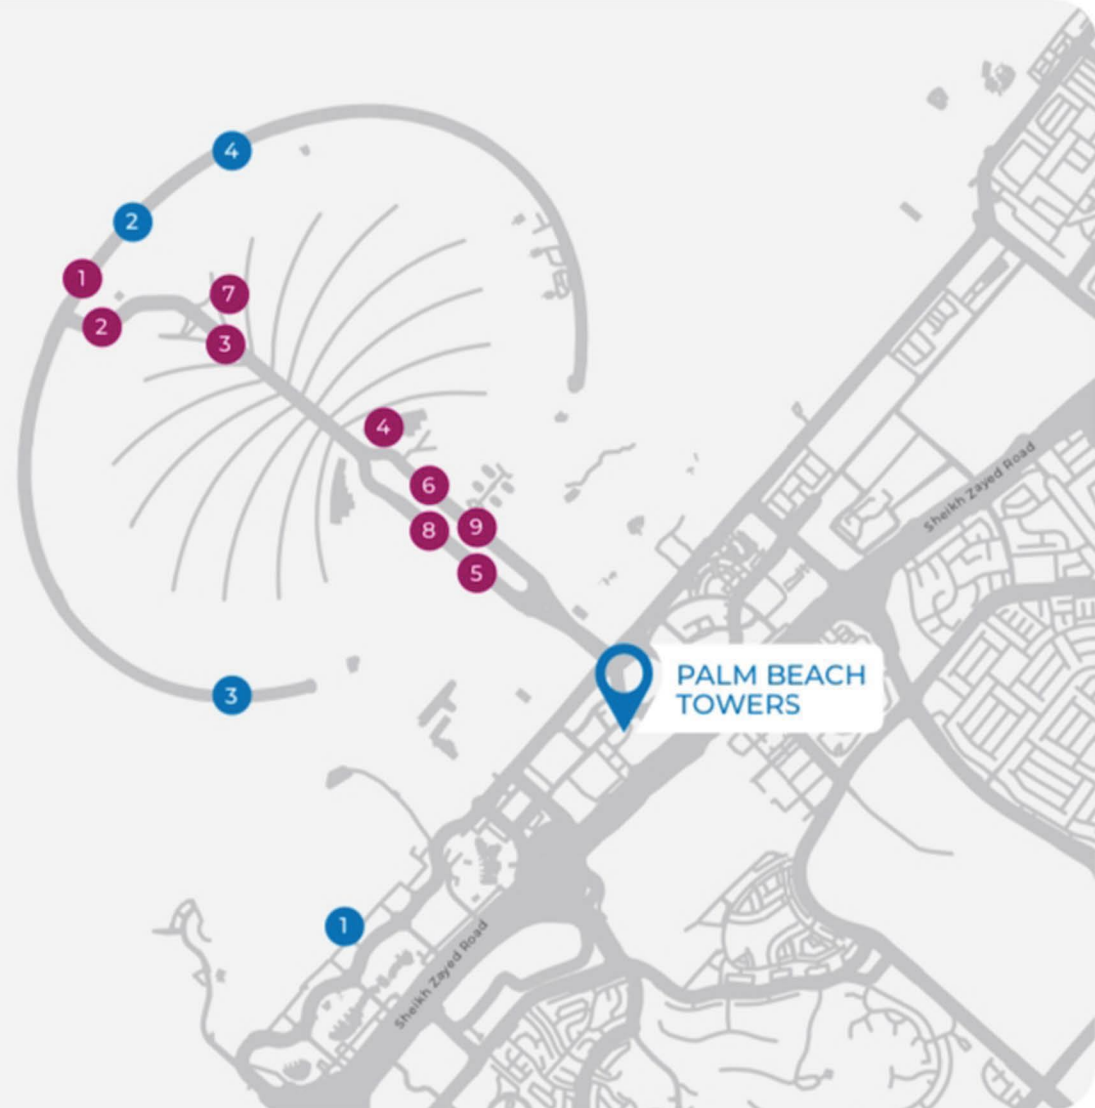

PALM BEACH TOWER

P A L M
B E A C H
T O W E R S

PALM BEACH TOWER

Dubai Map

Palace Beach Residence

PALM BEACH TOWER

View Map & Orientation

Dining & Entertainment

- 1 Atlantis, The Palm
- 2 WHITE Beach Dubai
- 3 Social District
- 4 Nakheel Mall
- 5 Palm West Beach
- 6 Club Vista Marie
- 7 The Pointe
- 8 The View
- 9 St. Regis

Experiences

- 1 Marina Beach
- 2 Aquaventure Water Park
- 3 Palm Jumeirah Corniche
- 4 Dolphin Bay

Convenience

- Supermarkets
- Tram Access
- Metro Access

PALM BEACH TOWER

View Map & Orientation

PALM BEACH TOWER

View Map & Orientation

PALM BEACH TOWER

Project Overview

PALM BEACH TOWER 2

PALM BEACH TOWER

Tower Features & Amenities

Steps away from Marina & Yacht Club

High-end Restaurants

Children's Playground nearby

Podium Deck with Swimming Pool & Kids Pool

Direct access to Private Beach